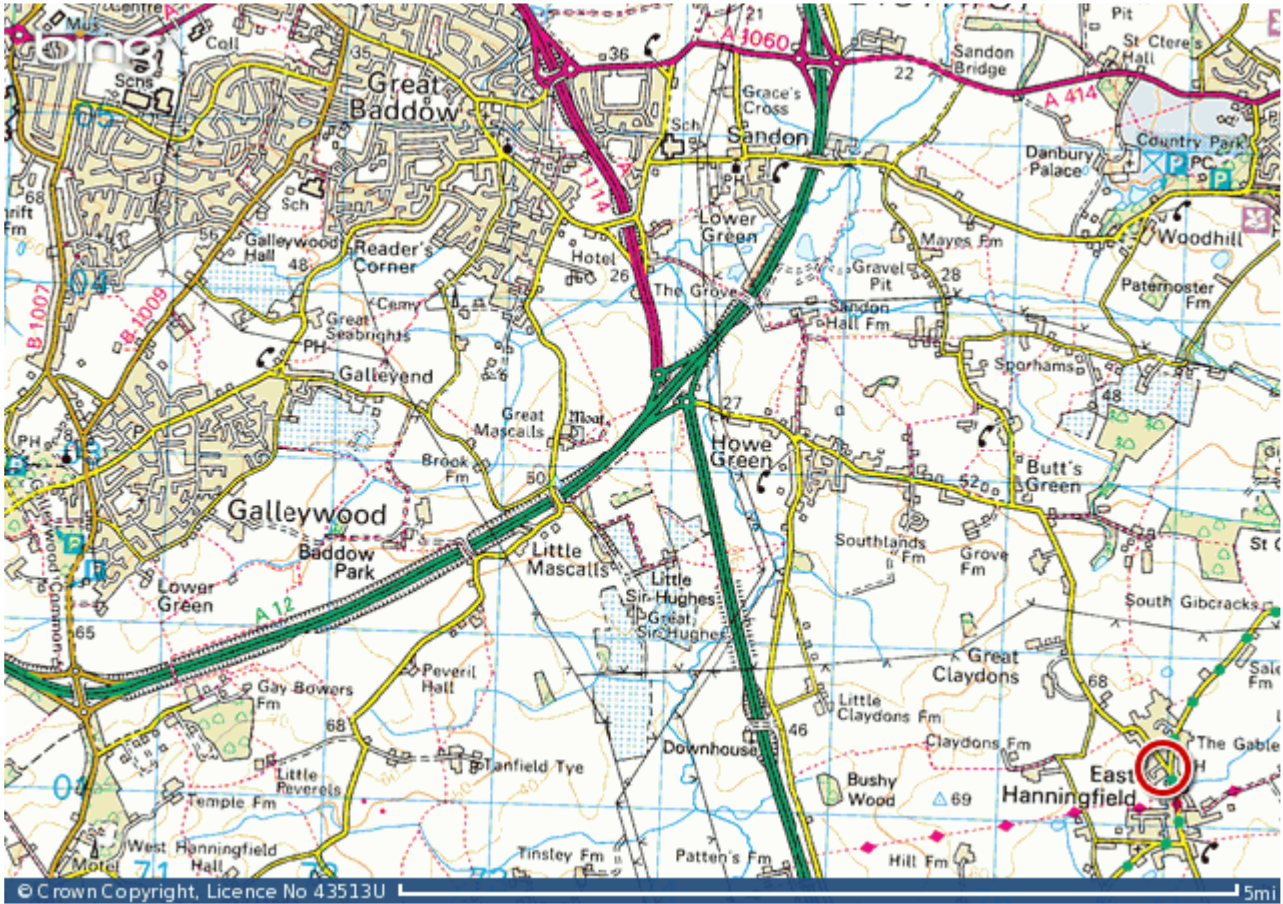

CLICK HERE to save up to 75% on reservations in over 52,000 hotels worldwide

Map of East Hanningfield, Chelmsford, Essex, England, CM3 8

Nearest transport link

Railway: Chelmsford (3.20mi, 5.15km)

Your notes

Essex venue, East Hanningfield, near Chelmsford.
The main road is the A12.

CLICK HERE to save up to 75% on reservations in over 52,000 hotels worldwide